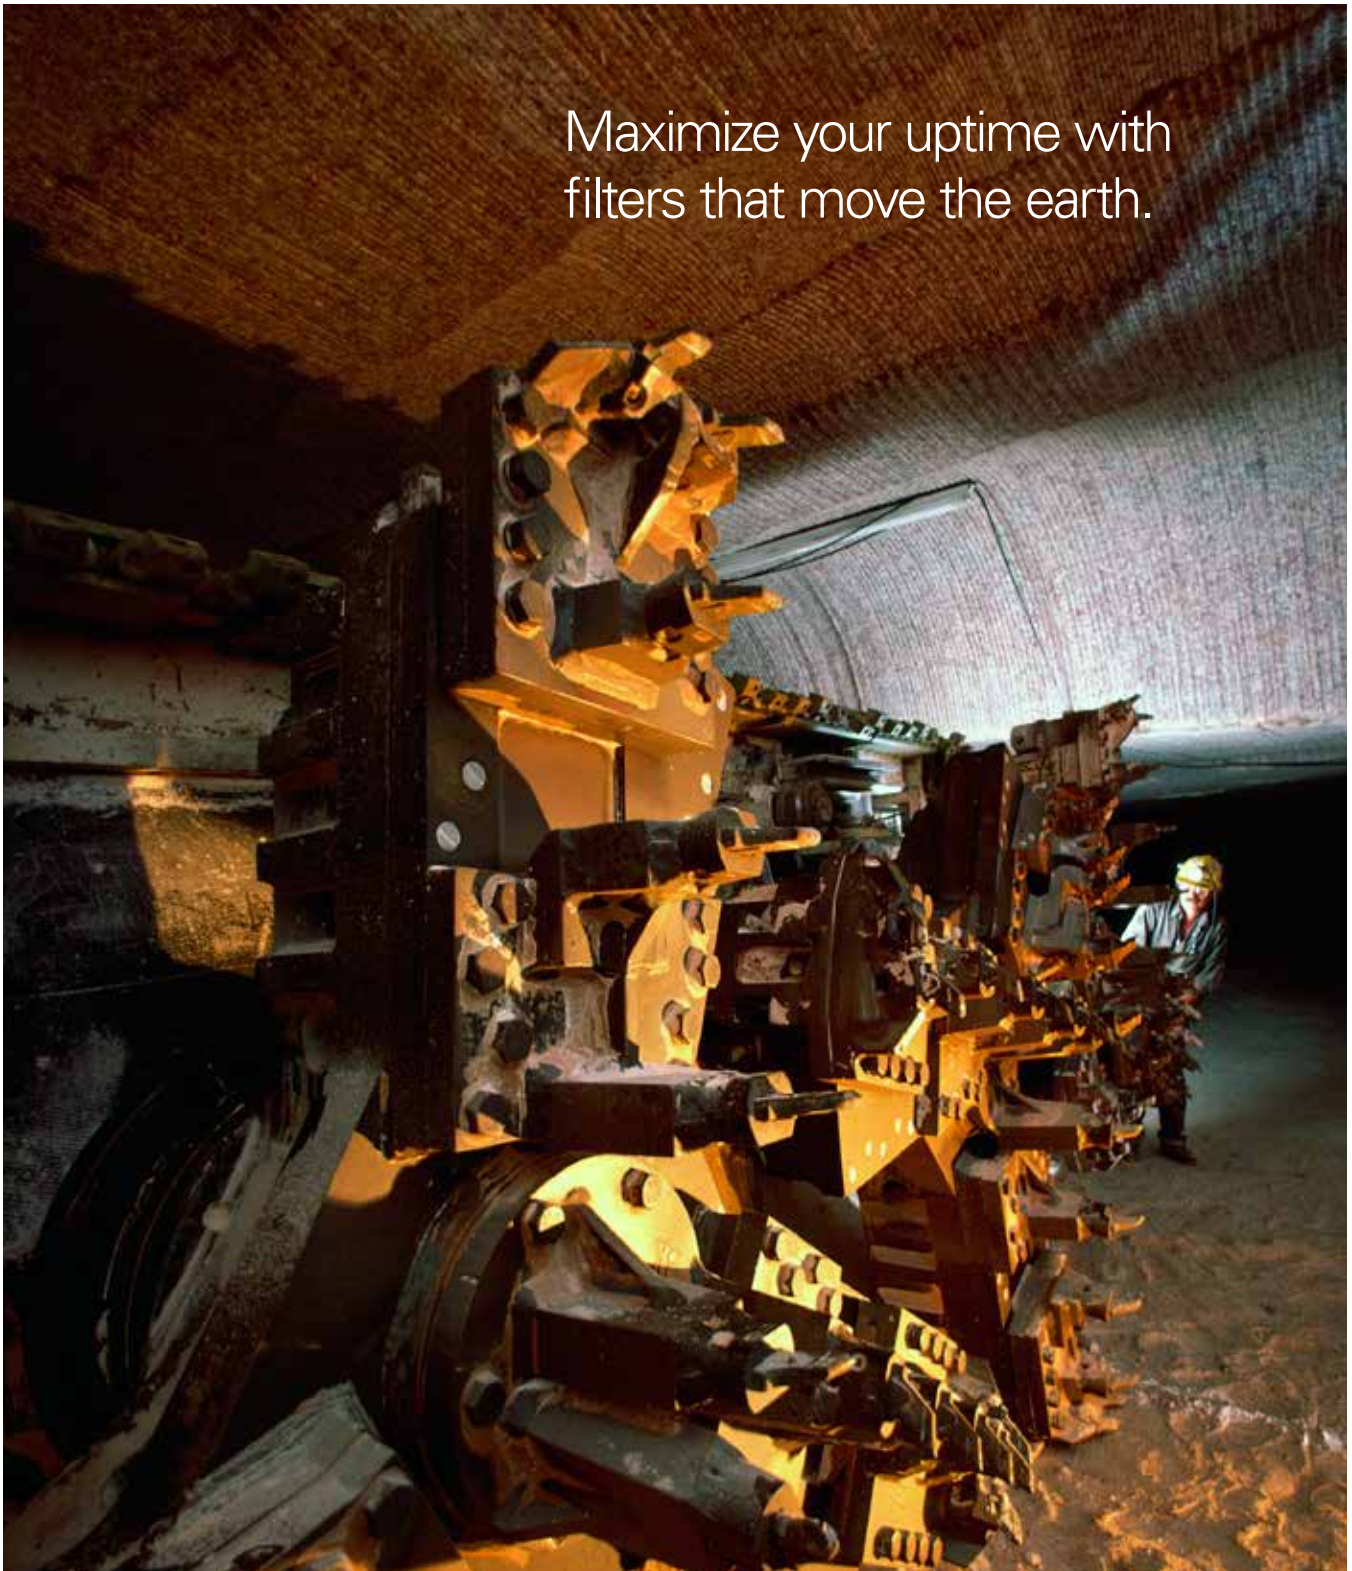

Donaldson Delivers
**Filtration Solutions for
Underground Mining**

Maximize your uptime with
filters that move the earth.

High performance filtration is the best preventive maintenance there is for hard-working equipment in the mining industry.